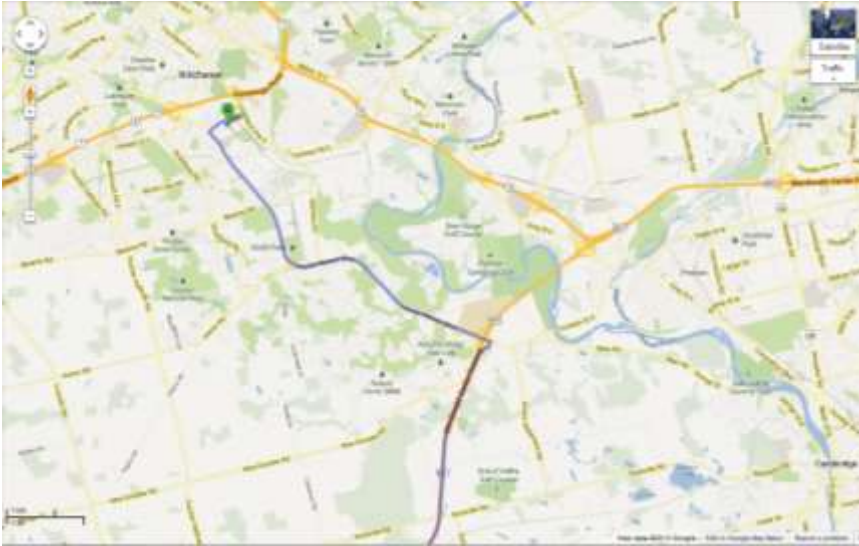

From London/Woodstock via 401

1. Follow the 401 Eastbound (from London, Woodstock, Cedar Creek Rd, etc.)
2. Take exit 275 for Fountain Street/ Homer Watson Boulevard
3. Exit the highway and turn left onto Homer Watson Boulevard
4. At the roundabout, continue straight (staying on Homer Watson Blvd)
5. Turn right onto Hanson Ave
6. Enter The Family Centre parking lot at the 'T' intersection of Hanson/ Hayward/ Lennox Lewis.