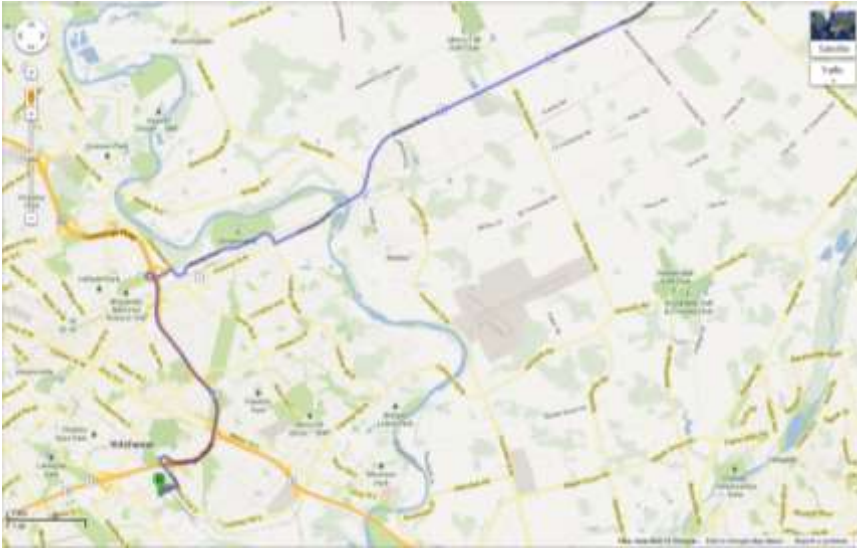

From Northwest Waterloo (via Westmount or Fischer-Hallman)

1. Connect with Westmount Rd (or Fischer-Hallman), heading south (towards Kitchener)
2. Go under the expressway bridge, and turn left onto Ottawa St South
3. Turn right onto Homer Watson Boulevard
4. Turn left onto Hanson Ave
5. Enter The Family Centre parking lot at the 'T' intersection of Hanson/ Hayward/ Lennox Lewis.

From Central/Northeast Waterloo/St Jacobs/Elmira via Highway 85

1. Connect with Highway 85 (from Elmira, St Jacobs, Northfield Dr, King Street, University Ave., etc.) heading south towards Kitchener
2. Continue on Conestoga Parkway past exits for Highway 8/401
3. Take the Courtland Avenue exit
4. Turn left onto Courtland Ave
5. Turn right onto Hayward Ave
6. Enter The Family Centre parking lot at the 'T' intersection of Hanson/ Hayward/ Lennox Lewis.

From Stratford, New Hamburg, Baden via Highway 7/8

1. Connect with Highway 7/8 (from Stratford, New Hamburg, Baden, Trussler Road, etc.) heading east towards Kitchener
2. Take the exit for Homer Watson Blvd
3. Turn left onto Ottawa St South
4. Turn right onto Homer Watson Boulevard
5. Turn left onto Hanson Avenue
6. Enter The Family Centre parking lot at the 'T' intersection of Hanson/ Hayward/ Lennox Lewis.

From Guelph/Breslau via Highway 7 (Victoria Street)

1. Connect with Highway 7 (from Guelph [Woodlawn Rd] Breslau [Victoria St], etc.) heading west towards Kitchener
2. Turn right onto Bingemans Centre Drive
3. Bingeman Centre Drive will become Shirley Ave
4. Turn left onto Wellington St N
5. Take the on-ramp onto Highway 7 West
6. Take the Courtland Avenue exit
7. Turn left onto Courtland Ave
8. Turn right onto Hayward Ave
9. Enter The Family Centre parking lot at the 'T' intersection of Hanson/ Hayward/