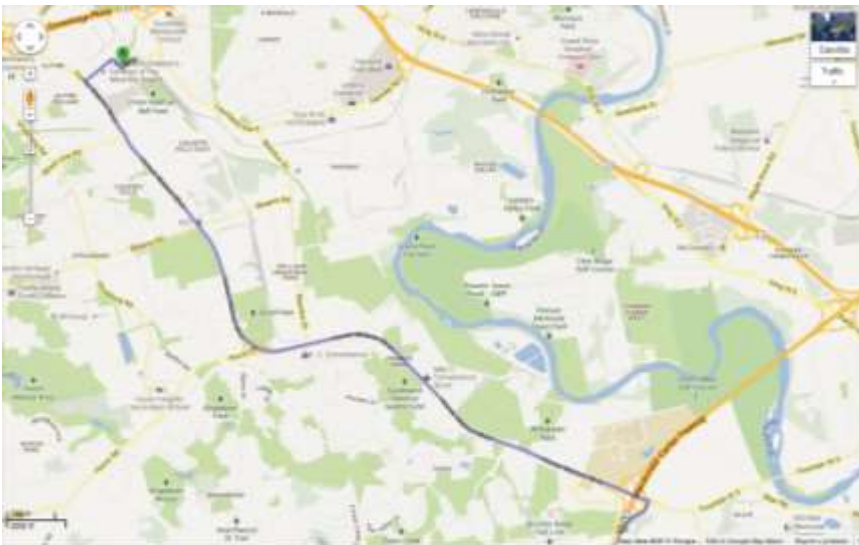

From London/Woodstock via 401

1. Follow the 401 Eastbound (from London, Woodstock, Cedar Creek Rd, etc.)
2. Take exit 275 for Fountain Street/ Homer Watson Boulevard
3. Exit the highway and turn left onto Homer Watson Boulevard
4. At the roundabout, continue straight (staying on Homer Watson Blvd)
5. Turn right onto Hanson Ave
6. Enter The Family Centre parking lot at the 'T' intersection of Hanson/ Hayward/ Lennox Lewis.