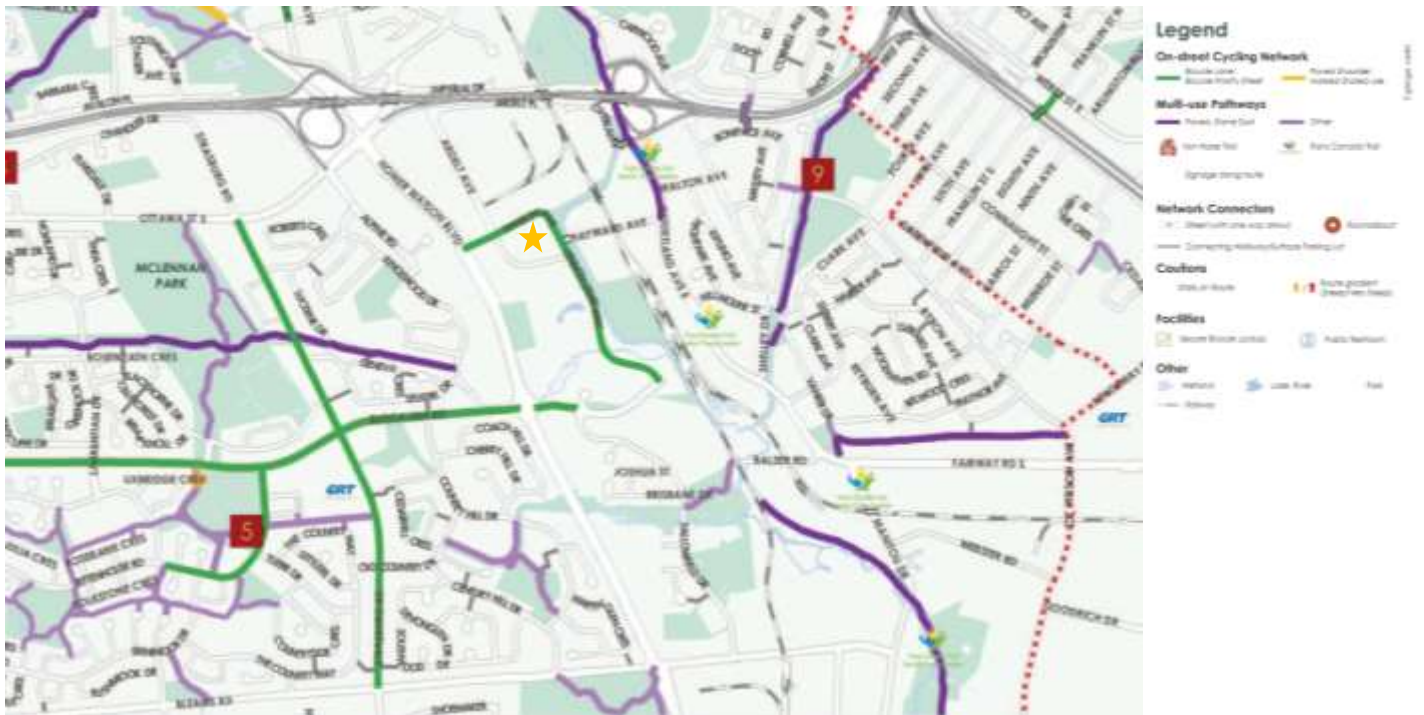

Getting to The Family Centre

 [65 Hanson Avenue, Kitchener, Ontario, N2C 2H6](https://www.google.com/maps/place/65+Hanson+Avenue,+Kitchener,+Ontario,+N2C+2H6)

Click the links below to jump to the transportation option you want to use! We'll see you soon!

[Cycling](#)

[Directions by Bus](#)

- [From Forest Glen Plaza](#)
- [From Charles Street Terminal](#)
- [From Fairview Mall](#)

[Directions by Car](#)

- [From Cambridge \(via Blair Rd./Homer Watson Blvd.\)](#)
- [From Cambridge/Toronto via 401](#)
- [From Guelph/Breslau via Highway 7 \(Victoria Street\)](#)
- [From London/Woodstock via 401](#)
- [From Stratford, New Hamburg, Baden via Highway 7/8](#)
- [From Northwest Waterloo \(via Westmount or Fischer-Hallman\)](#)
- [From Central/Northeast Waterloo/St. Jacobs/Elmira via Highway 85](#)

Area Cycling Map

Directions by Bus (Grand River Transit)

[Route 78](#)

From Forest Glen Plaza (700 Strasburg Road)

1. Connect to Forest Glen Terminal using Routes 3, 11, 12, 16, 22, 33, 116, or 201 iXpress
2. Take Route 78 Hanson directly to the stop outside of The Family Centre building (1031)
3. Please walk around the building to the main entrance (on your left when you exit the bus)

[Route 8](#)

	
<p>From North Kitchener/Waterloo/Charles St Terminal</p> <ol style="list-style-type: none"> 1. Take Route 8 via Courtland 2. Get off at Walton Ave near Kipling 3. Walk back towards Courtland Ave and take a left 4. Cross Courtland at the Hayward Ave intersection and continue walking down Hayward 5. Cross the 'T' intersection of Hanson/ Hayward/ Lennox Lewis into The Family Centre 	<p>From South Kitchener/Fairview Park Mall</p> <ol style="list-style-type: none"> 1. Take Route 8 via Courtland 2. Get off at Walton Ave near Kipling 3. Walk back towards Courtland Ave and take a left 4. Cross Courtland at the Hayward Ave intersection and continue walking down Hayward 5. Cross the 'T' intersection of Hanson/ Hayward/ Lennox Lewis into The Family Centre