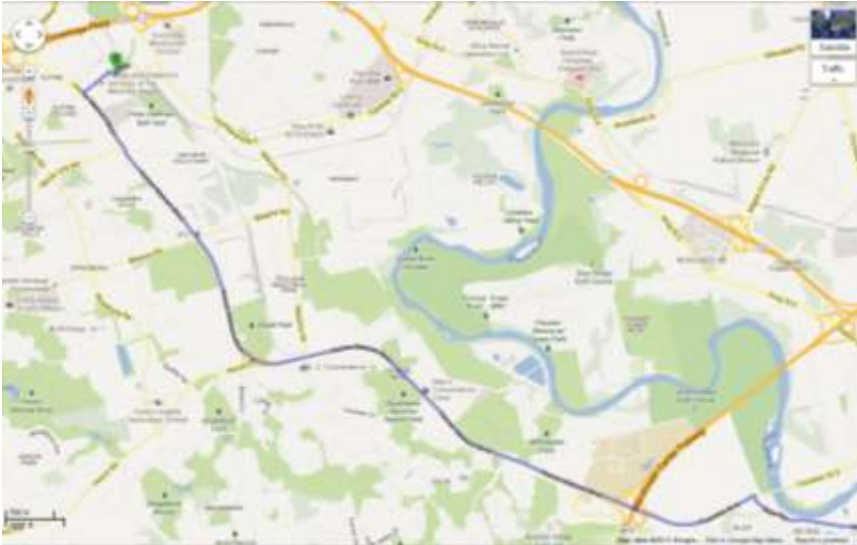

Area Cycling Map

Directions by Bus (Grand River Transit)

[Route 78](#)

From Forest Glen Plaza (700 Strasburg Road)

1. Connect to Forest Glen Terminal using Routes 3, 11, 12, 16, 22, 33, 116, or 201 iXpress
2. Take Route 78 Hanson directly to the stop outside of The Family Centre building (1031)
3. Please walk around the building to the main entrance (on your left when you exit the bus)

[Route 8](#)

	
<p>From North Kitchener/Waterloo/Charles St Terminal</p> <ol style="list-style-type: none"> 1. Take Route 8 via Courtland 2. Get off at Walton Ave near Kipling 3. Walk back towards Courtland Ave and take a left 4. Cross Courtland at the Hayward Ave intersection and continue walking down Hayward 5. Cross the 'T' intersection of Hanson/ Hayward/ Lennox Lewis into The Family Centre 	<p>From South Kitchener/Fairview Park Mall</p> <ol style="list-style-type: none"> 1. Take Route 8 via Courtland 2. Get off at Walton Ave near Kipling 3. Walk back towards Courtland Ave and take a left 4. Cross Courtland at the Hayward Ave intersection and continue walking down Hayward 5. Cross the 'T' intersection of Hanson/ Hayward/ Lennox Lewis into The Family Centre

[Route 3](#), [Route 11](#), or [Route 22](#)

1. Take Route 3, 11, or 22 and get off the bus at the Laurentian Power Centre
2. Cross Ottawa and turn to the left
3. Cross Homer Watson Blvd and turn right
4. Cross Hanson Ave and turn left
5. The Family Centre's KidsAbility entrance will be on your right; continue around the building for the main entrance and reception area

Directions by Car

From Cambridge (via Blair Rd./Homer Watson Blvd.)

1. Follow Blair Rd. in Cambridge (connect via George Street in Downtown Galt or enter from Fountain Street in Preston)
2. At the roundabout, take the 3rd exit onto Fountain St S (will become Homer Watson Blvd.)
3. Turn right onto Hanson Ave.
4. Enter The Family Centre parking lot at the 'T' intersection of Hanson/ Hayward/ Lennox Lewis.