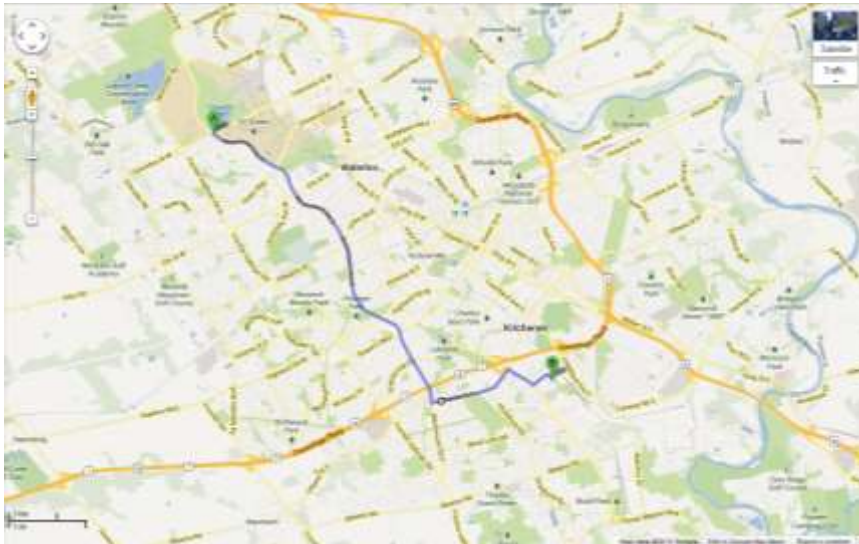

Directions by Car

From Cambridge (via Blair Rd./Homer Watson Blvd.)

1. Follow Blair Rd. in Cambridge (connect via George Street in Downtown Galt or enter from Fountain Street in Preston)
2. At the roundabout, take the 3rd exit onto Fountain St S (will become Homer Watson Blvd.)
3. Turn right onto Hanson Ave.
4. Enter The Family Centre parking lot at the 'T' intersection of Hanson/ Hayward/ Lennox Lewis.

From Cambridge/Toronto via 401

1. Follow the 401 Westbound (from Toronto, Mississauga, Guelph, Cambridge, etc.)
2. Take exit 278 (to the right) to merge onto Highway 8 toward Kitchener/Waterloo
3. Take the exit onto Highway 7/8 westbound toward Stratford
4. Take the Courtland Avenue exit and turn left onto Courtland Ave
5. Turn right onto Hayward Ave
6. Enter The Family Centre parking lot at the 'T' intersection of Hanson/ Hayward/ Lennox Lewis.

From London/Woodstock via 401

1. Follow the 401 Eastbound (from London, Woodstock, Cedar Creek Rd, etc.)
2. Take exit 275 for Fountain Street/ Homer Watson Boulevard
3. Exit the highway and turn left onto Homer Watson Boulevard
4. At the roundabout, continue straight (staying on Homer Watson Blvd)
5. Turn right onto Hanson Ave
6. Enter The Family Centre parking lot at the 'T' intersection of Hanson/ Hayward/ Lennox Lewis.

From Northwest Waterloo (via Westmount or Fischer-Hallman)

1. Connect with Westmount Rd (or Fischer-Hallman), heading south (towards Kitchener)
2. Go under the expressway bridge, and turn left onto Ottawa St South
3. Turn right onto Homer Watson Boulevard
4. Turn left onto Hanson Ave
5. Enter The Family Centre parking lot at the 'T' intersection of Hanson/ Hayward/ Lennox Lewis.