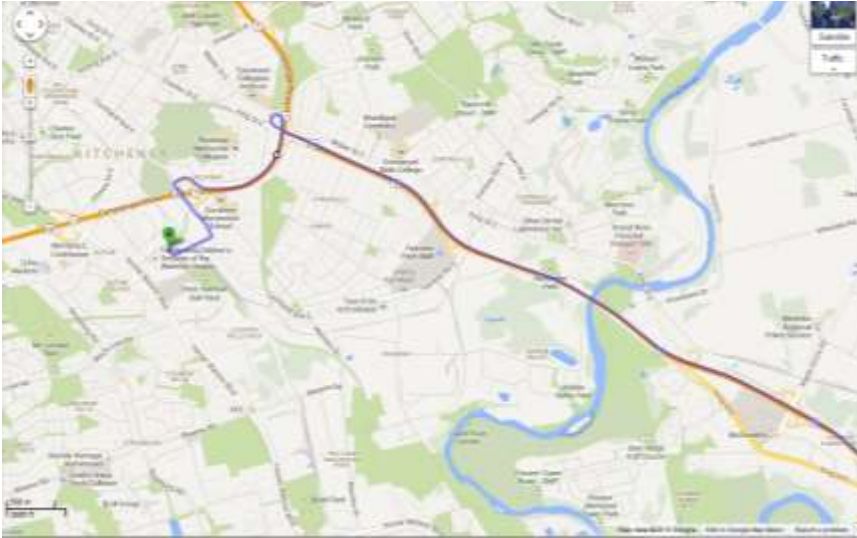

[Route 3](#), [Route 11](#), or [Route 22](#)

1. Take Route 3, 11, or 22 and get off the bus at the Laurentian Power Centre
2. Cross Ottawa and turn to the left
3. Cross Homer Watson Blvd and turn right
4. Cross Hanson Ave and turn left
5. The Family Centre's KidsAbility entrance will be on your right; continue around the building for the main entrance and reception area

Directions by Car

From Cambridge (via Blair Rd./Homer Watson Blvd.)

1. Follow Blair Rd. in Cambridge (connect via George Street in Downtown Galt or enter from Fountain Street in Preston)
2. At the roundabout, take the 3rd exit onto Fountain St S (will become Homer Watson Blvd.)
3. Turn right onto Hanson Ave.
4. Enter The Family Centre parking lot at the 'T' intersection of Hanson/ Hayward/ Lennox Lewis.

From Cambridge/Toronto via 401

1. Follow the 401 Westbound (from Toronto, Mississauga, Guelph, Cambridge, etc.)
2. Take exit 278 (to the right) to merge onto Highway 8 toward Kitchener/Waterloo
3. Take the exit onto Highway 7/8 westbound toward Stratford
4. Take the Courtland Avenue exit and turn left onto Courtland Ave
5. Turn right onto Hayward Ave
6. Enter The Family Centre parking lot at the 'T' intersection of Hanson/ Hayward/ Lennox Lewis.

From Northwest Waterloo (via Westmount or Fischer-Hallman)

1. Connect with Westmount Rd (or Fischer-Hallman), heading south (towards Kitchener)
2. Go under the expressway bridge, and turn left onto Ottawa St South
3. Turn right onto Homer Watson Boulevard
4. Turn left onto Hanson Ave
5. Enter The Family Centre parking lot at the 'T' intersection of Hanson/ Hayward/ Lennox Lewis.