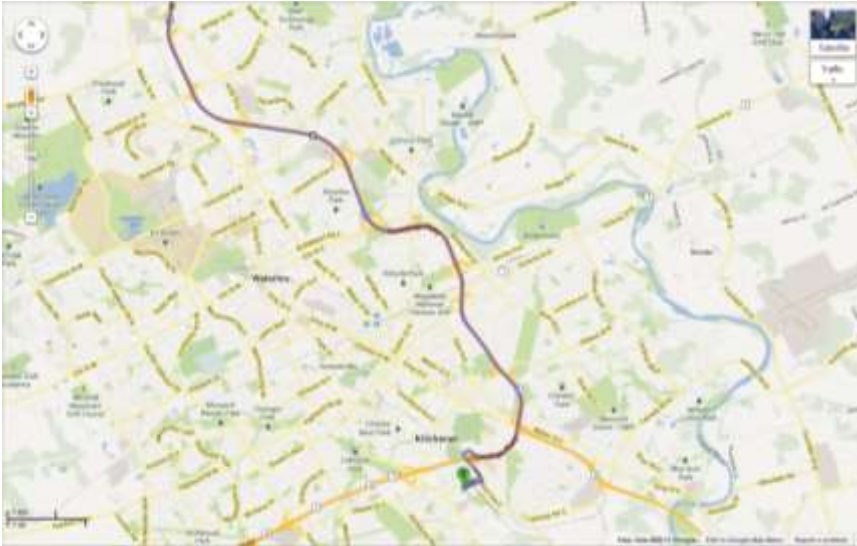

From Central/Northeast Waterloo/St Jacobs/Elmira via Highway 85

1. Connect with Highway 85 (from Elmira, St Jacobs, Northfield Dr, King Street, University Ave., etc.) heading south towards Kitchener
2. Continue on Conestoga Parkway past exits for Highway 8/401
3. Take the Courtland Avenue exit
4. Turn left onto Courtland Ave
5. Turn right onto Hayward Ave
6. Enter The Family Centre parking lot at the 'T' intersection of Hanson/ Hayward/ Lennox Lewis.