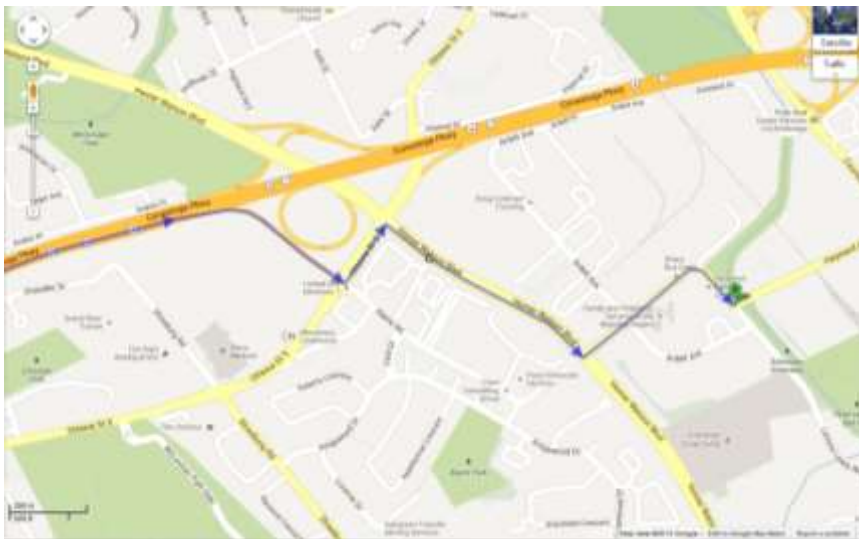

From Northwest Waterloo (via Westmount or Fischer-Hallman)

1. Connect with Westmount Rd (or Fischer-Hallman), heading south (towards Kitchener)
2. Go under the expressway bridge, and turn left onto Ottawa St South
3. Turn right onto Homer Watson Boulevard
4. Turn left onto Hanson Ave
5. Enter The Family Centre parking lot at the 'T' intersection of Hanson/ Hayward/ Lennox Lewis.

From Central/Northeast Waterloo/St Jacobs/Elmira via Highway 85

1. Connect with Highway 85 (from Elmira, St Jacobs, Northfield Dr, King Street, University Ave., etc.) heading south towards Kitchener
2. Continue on Conestoga Parkway past exits for Highway 8/401
3. Take the Courtland Avenue exit
4. Turn left onto Courtland Ave
5. Turn right onto Hayward Ave
6. Enter The Family Centre parking lot at the 'T' intersection of Hanson/ Hayward/ Lennox Lewis.

From Stratford, New Hamburg, Baden via Highway 7/8

1. Connect with Highway 7/8 (from Stratford, New Hamburg, Baden, Trussler Road, etc.) heading east towards Kitchener
2. Take the exit for Homer Watson Blvd
3. Turn left onto Ottawa St South
4. Turn right onto Homer Watson Boulevard
5. Turn left onto Hanson Avenue
6. Enter The Family Centre parking lot at the 'T' intersection of Hanson/ Hayward/ Lennox Lewis.

From Guelph/Breslau via Highway 7 (Victoria Street)

1. Connect with Highway 7 (from Guelph [Woodlawn Rd] Breslau [Victoria St], etc.) heading west towards Kitchener
2. Turn right onto Bingemans Centre Drive
3. Bingeman Centre Drive will become Shirley Ave
4. Turn left onto Wellington St N
5. Take the on-ramp onto Highway 7 West
6. Take the Courtland Avenue exit
7. Turn left onto Courtland Ave
8. Turn right onto Hayward Ave
9. Enter The Family Centre parking lot at the 'T' intersection of Hanson/ Hayward/