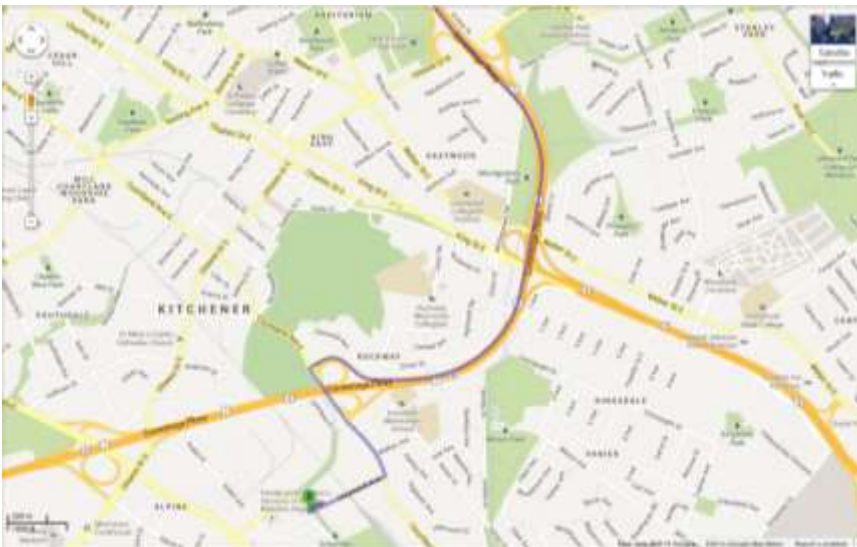

From Central/Northeast Waterloo/St Jacobs/Elmira via Highway 85

1. Connect with Highway 85 (from Elmira, St Jacobs, Northfield Dr, King Street, University Ave., etc.) heading south towards Kitchener
2. Continue on Conestoga Parkway past exits for Highway 8/401
3. Take the Courtland Avenue exit
4. Turn left onto Courtland Ave
5. Turn right onto Hayward Ave
6. Enter The Family Centre parking lot at the 'T' intersection of Hanson/ Hayward/ Lennox Lewis.