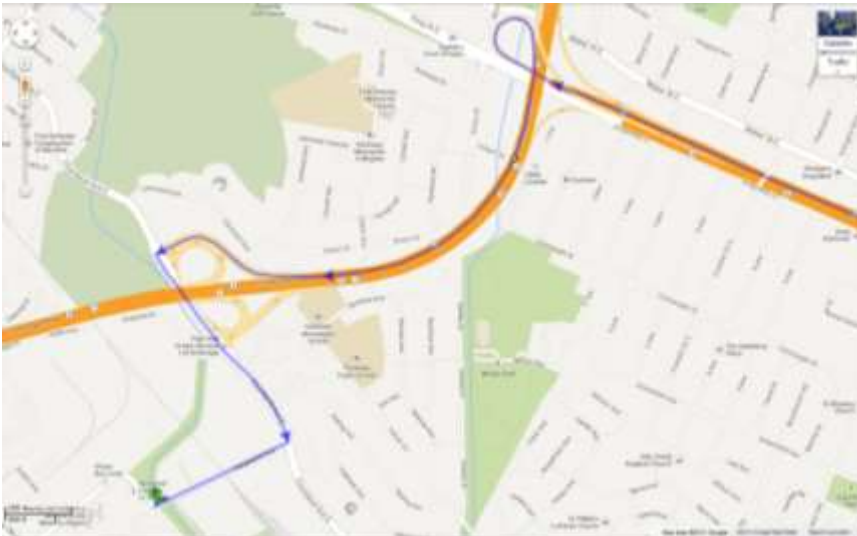

From Cambridge/Toronto via 401

1. Follow the 401 Westbound (from Toronto, Mississauga, Guelph, Cambridge, etc.)
2. Take exit 278 (to the right) to merge onto Highway 8 toward Kitchener/Waterloo
3. Take the exit onto Highway 7/8 westbound toward Stratford
4. Take the Courtland Avenue exit and turn left onto Courtland Ave
5. Turn right onto Hayward Ave
6. Enter The Family Centre parking lot at the 'T' intersection of Hanson/ Hayward/ Lennox Lewis.