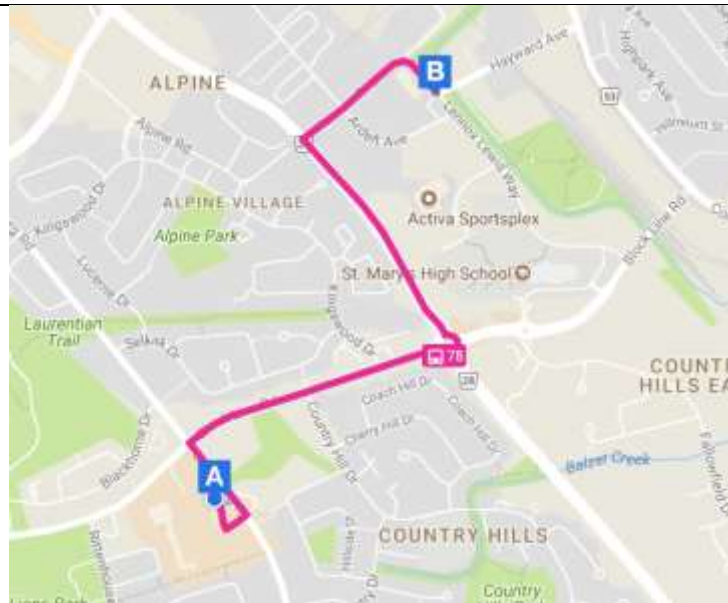

Getting to The Family Centre

 [65 Hanson Avenue, Kitchener, Ontario, N2C 2H6](https://www.google.com/maps/place/65+Hanson+Avenue,+Kitchener,+Ontario,+N2C+2H6)

Click the links below to jump to the transportation option you want to use! We'll see you soon!

Area Cycling Map

Directions by Bus (Grand River Transit)

[Route 78](#)

From Forest Glen Plaza (700 Strasburg Road)

1. Connect to Forest Glen Terminal using Routes 3, 11, 12, 16, 22, 33, 116, or 201 iXpress
2. Take Route 78 Hanson directly to the stop outside of The Family Centre building (1031)
3. Please walk around the building to the main entrance (on your left when you exit the bus)

[Route 8](#)

	
<p>From North Kitchener/Waterloo/Charles St Terminal</p> <ol style="list-style-type: none"> 1. Take Route 8 via Courtland 2. Get off at Walton Ave near Kipling 3. Walk back towards Courtland Ave and take a left 4. Cross Courtland at the Hayward Ave intersection and continue walking down Hayward 5. Cross the 'T' intersection of Hanson/ Hayward/ Lennox Lewis into The Family Centre 	<p>From South Kitchener/Fairview Park Mall</p> <ol style="list-style-type: none"> 1. Take Route 8 via Courtland 2. Get off at Walton Ave near Kipling 3. Walk back towards Courtland Ave and take a left 4. Cross Courtland at the Hayward Ave intersection and continue walking down Hayward 5. Cross the 'T' intersection of Hanson/ Hayward/ Lennox Lewis into The Family Centre

[Route 3](#), [Route 11](#), or [Route 22](#)

1. Take Route 3, 11, or 22 and get off the bus at the Laurentian Power Centre
2. Cross Ottawa and turn to the left
3. Cross Homer Watson Blvd and turn right
4. Cross Hanson Ave and turn left
5. The Family Centre's KidsAbility entrance will be on your right; continue around the building for the main entrance and reception area