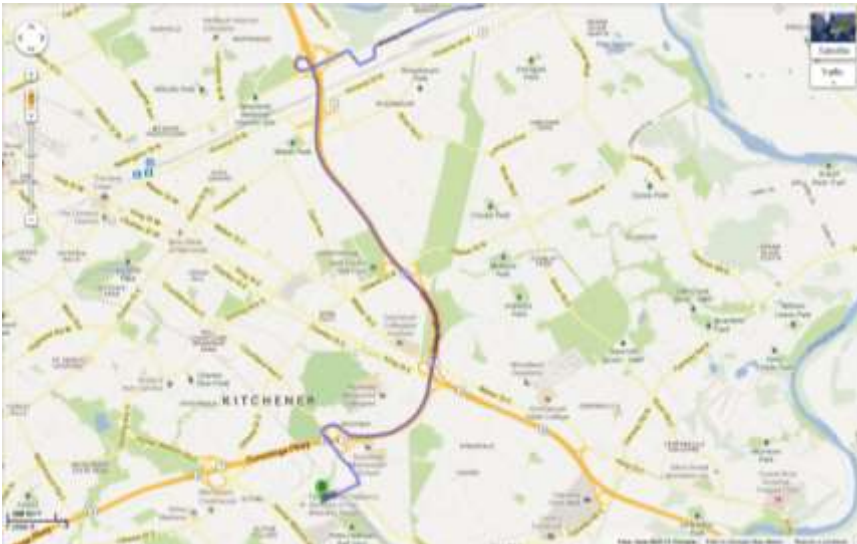

From Northwest Waterloo (via Westmount or Fischer-Hallman)

1. Connect with Westmount Rd (or Fischer-Hallman), heading south (towards Kitchener)
2. Go under the expressway bridge, and turn left onto Ottawa St South
3. Turn right onto Homer Watson Boulevard
4. Turn left onto Hanson Ave
5. Enter The Family Centre parking lot at the 'T' intersection of Hanson/ Hayward/ Lennox Lewis.

From Central/Northeast Waterloo/St Jacobs/Elmira via Highway 85

1. Connect with Highway 85 (from Elmira, St Jacobs, Northfield Dr, King Street, University Ave., etc.) heading south towards Kitchener
2. Continue on Conestoga Parkway past exits for Highway 8/401
3. Take the Courtland Avenue exit
4. Turn left onto Courtland Ave
5. Turn right onto Hayward Ave
6. Enter The Family Centre parking lot at the 'T' intersection of Hanson/ Hayward/ Lennox Lewis.

From Stratford, New Hamburg, Baden via Highway 7/8

1. Connect with Highway 7/8 (from Stratford, New Hamburg, Baden, Trussler Road, etc.) heading east towards Kitchener
2. Take the exit for Homer Watson Blvd
3. Turn left onto Ottawa St South
4. Turn right onto Homer Watson Boulevard
5. Turn left onto Hanson Avenue
6. Enter The Family Centre parking lot at the 'T' intersection of Hanson/ Hayward/ Lennox Lewis.

From Guelph/Breslau via Highway 7 (Victoria Street)

1. Connect with Highway 7 (from Guelph [Woodlawn Rd] Breslau [Victoria St], etc.) heading west towards Kitchener
2. Turn right onto Bingemans Centre Drive
3. Bingeman Centre Drive will become Shirley Ave
4. Turn left onto Wellington St N
5. Take the on-ramp onto Highway 7 West
6. Take the Courtland Avenue exit
7. Turn left onto Courtland Ave
8. Turn right onto Hayward Ave
9. Enter The Family Centre parking lot at the 'T' intersection of Hanson/ Hayward/